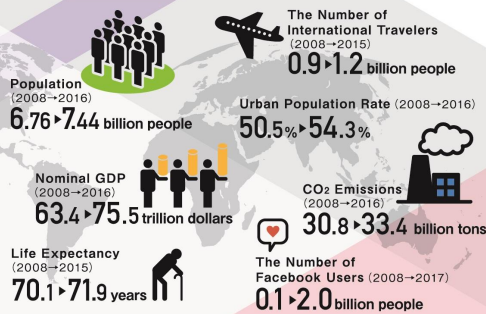

10 YEARS OF GLOBAL POWER CITY INDEX

GPCI 10th 2008 ▶ 2017

Ten years have passed since the Mori Memorial Foundation's Institute for Urban Strategies first published the Global Power City Index (GPCI) in 2008.

During this time, London replaced New York at the top of the list in 2012, while Tokyo jumped ahead of Paris to claim the No. 3 spot in 2016. In Asia, Singapore and the cities of China have enhanced their overall strength.

This chart displays major events of the past 10 years and looks back on the changes in comprehensive power of the top-ranked cities, as well as those cities that have achieved remarkable growth.

WORLD IN 10 YEARS