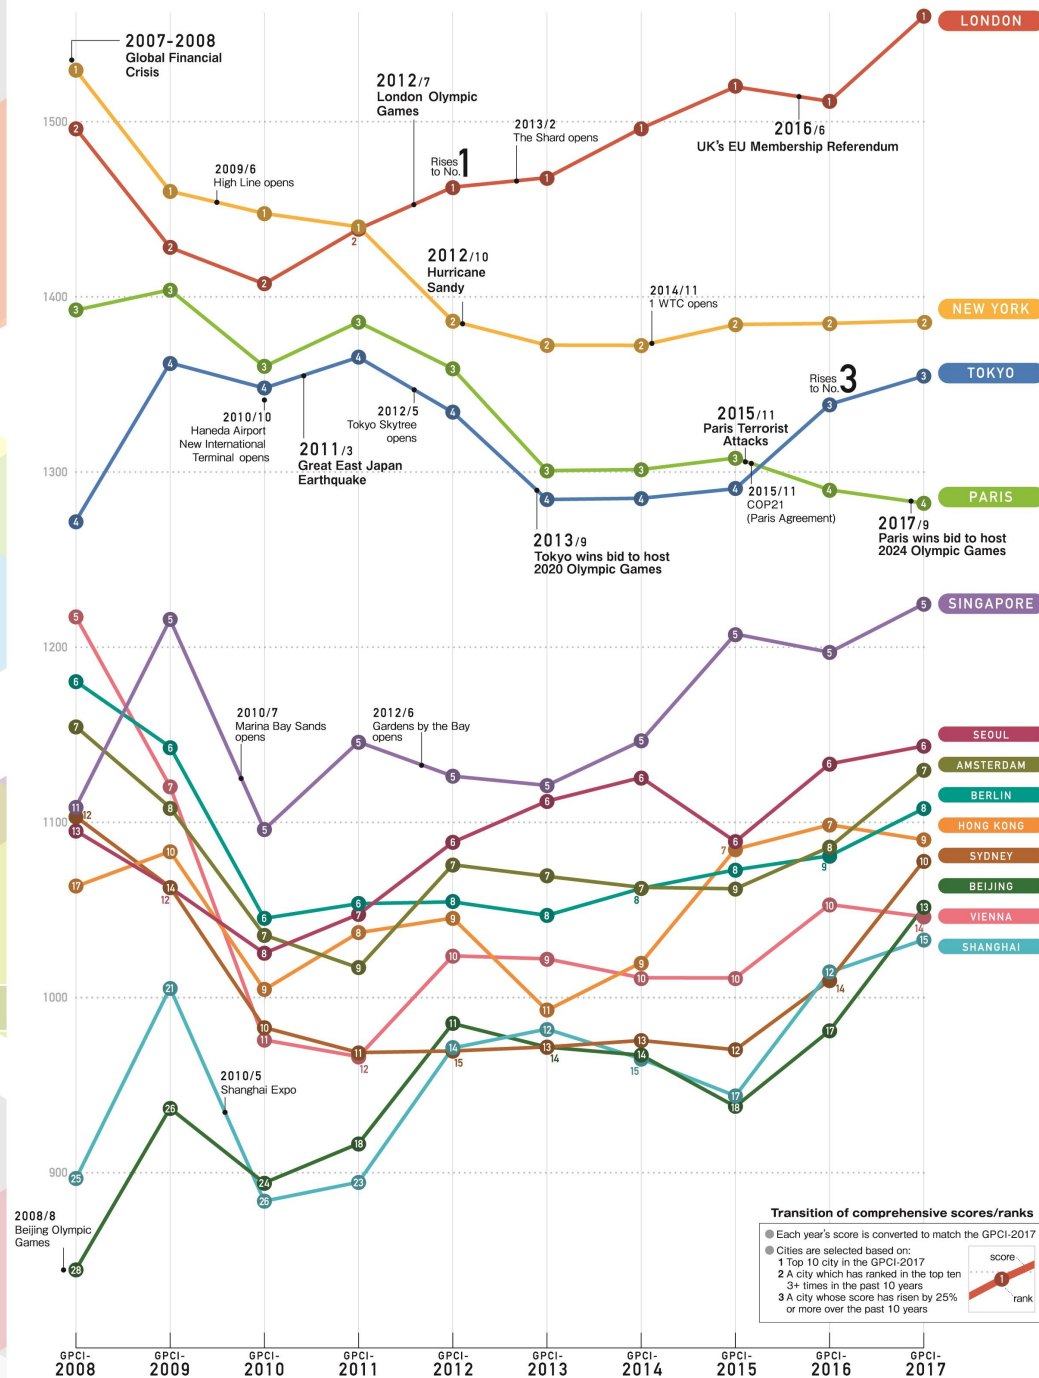

10 YEARS OF GLOBAL POWER CITY INDEX

GPCI 10th 2008 ▶ 2017

Ten years have passed since the Mori Memorial Foundation's Institute for Urban Strategies first published the Global Power City Index (GPCI) in 2008.

During this time, London replaced New York at the top of the list in 2012, while Tokyo jumped ahead of Paris to claim the No. 3 spot in 2016. In Asia, Singapore and the cities of China have enhanced their overall strength.

This chart displays major events of the past 10 years and looks back on the changes in comprehensive power of the top-ranked cities, as well as those cities that have achieved remarkable growth.

WORLD IN 10 YEARS